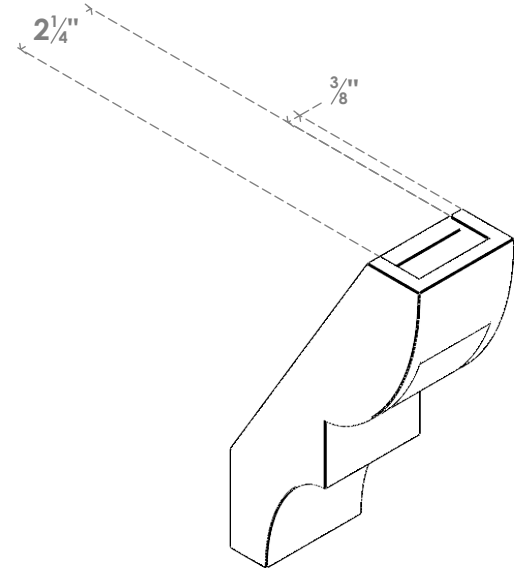

# ITEM NUMBER: BRCPO030X06000X10000RID

3"W X 6"D X 10"H RIDGEWOOD ARCHITECTURAL GRADE PVC OPEN BRACE

**SIDE PROFILE**

**FRONT PROFILE**

**ISOMETRIC**

EKENA MILLWORK  
 2300 WEST MAIN ST.  
 CLARKSVILLE, TX 75426  
 TOLL FREE: 866-607-0453  
 WWW.EKENAMILLWORK.COM