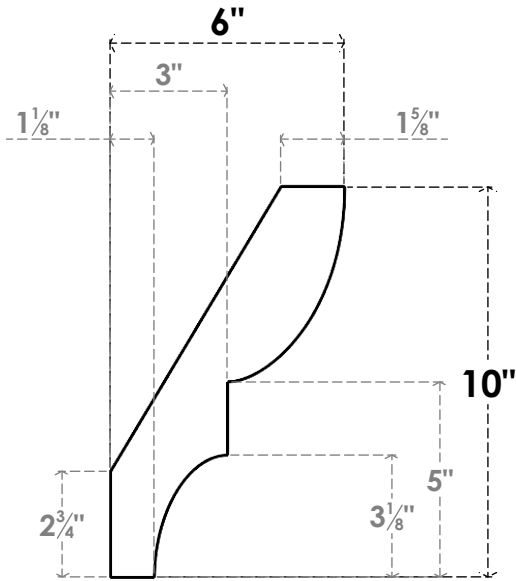

# ITEM NUMBER: BRCPO030X06000X10000RID

3"W X 6"D X 10"H RIDGEWOOD ARCHITECTURAL GRADE PVC OPEN BRACE

**SIDE PROFILE**

**FRONT PROFILE**

**ISOMETRIC**

EKENA MILLWORK  
 2300 WEST MAIN ST.  
 CLARKSVILLE, TX 75426  
 TOLL FREE: 866-607-0453  
 WWW.EKENAMILLWORK.COM