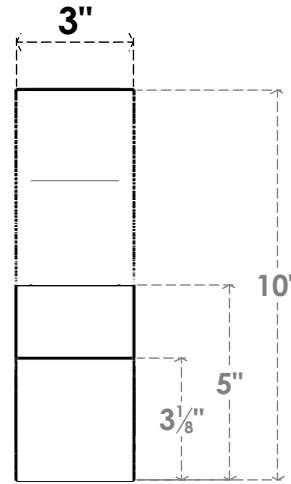

# ITEM NUMBER: BRCPO030X06000X10000RID

3"W X 6"D X 10"H RIDGEWOOD ARCHITECTURAL GRADE PVC OPEN BRACE

**SIDE PROFILE**

**FRONT PROFILE**

**ISOMETRIC**

EKENA MILLWORK  
 2300 WEST MAIN ST.  
 CLARKSVILLE, TX 75426  
 TOLL FREE: 866-607-0453  
 WWW.EKENAMILLWORK.COM